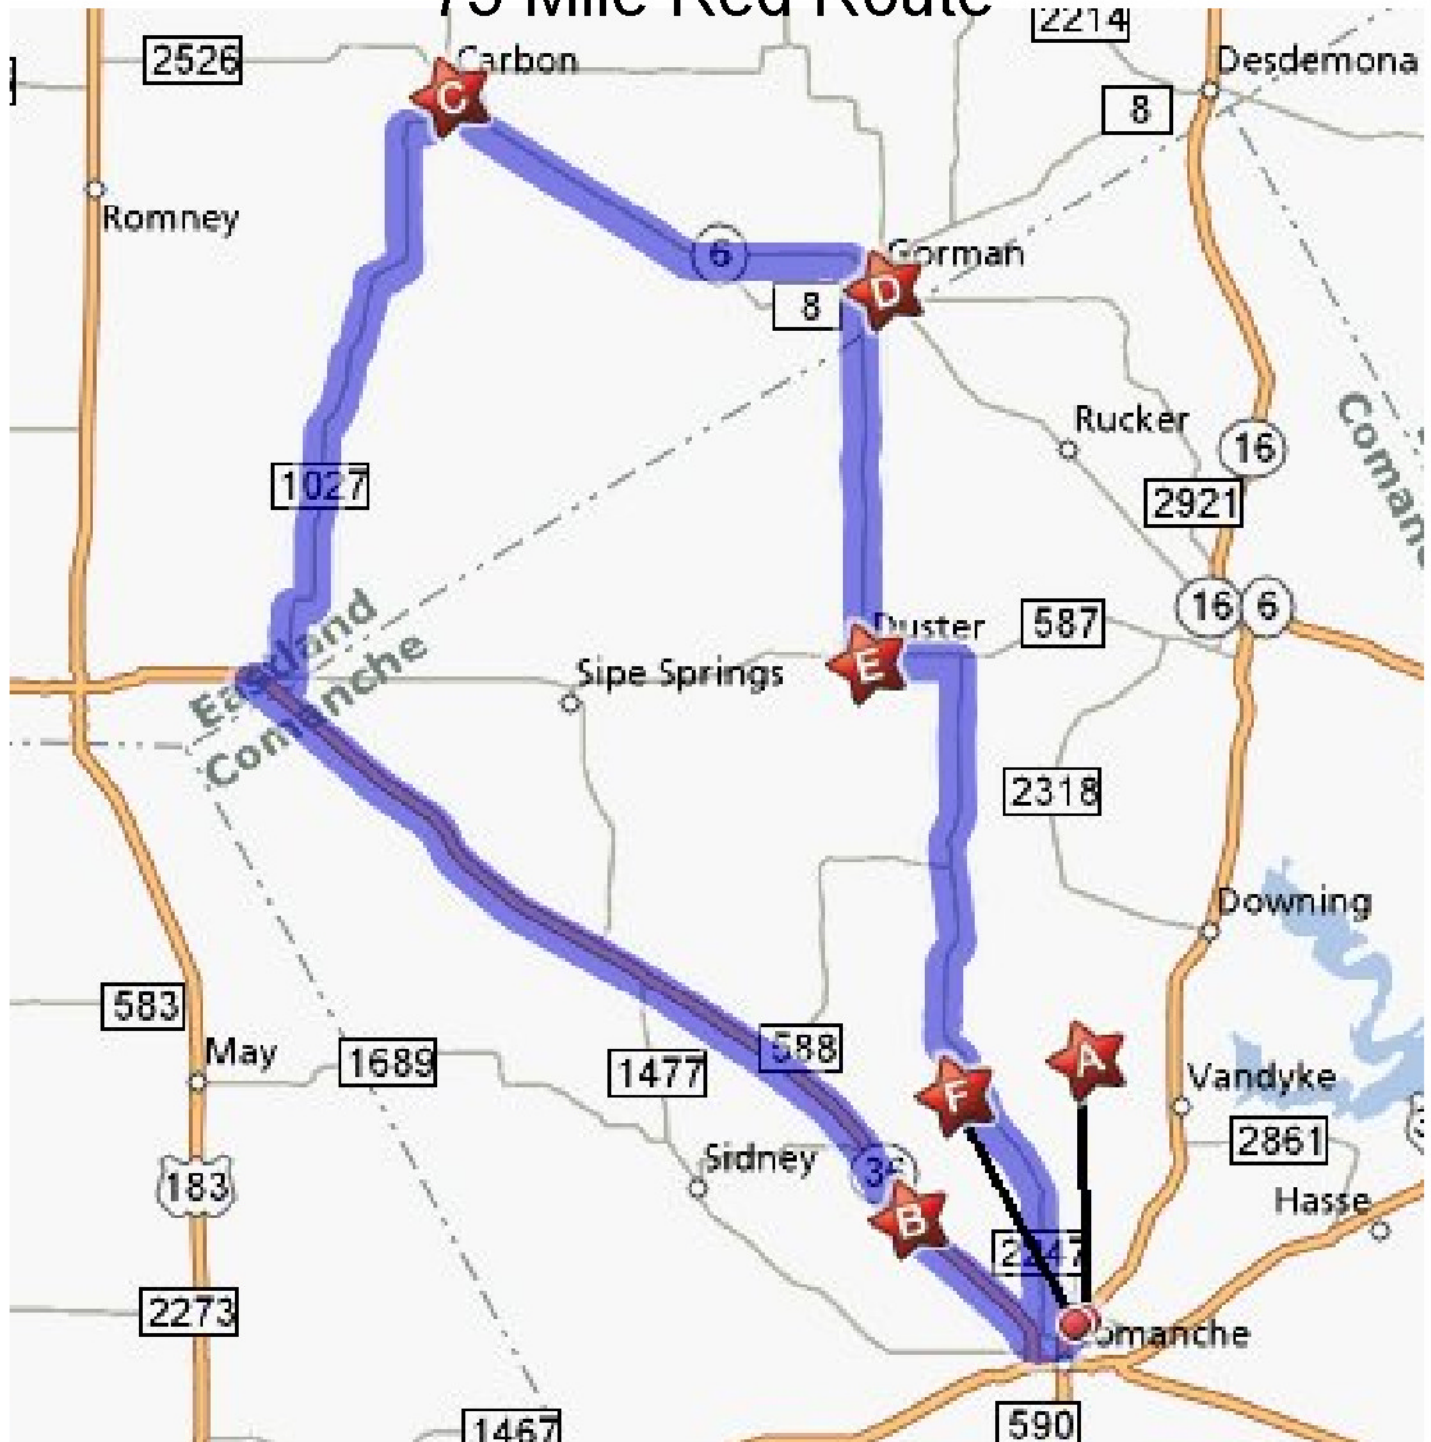

# 2008 Comanche Cyclone Tour

## 75 Mile Red Route

**START:** Comanche High School starting line (Star A).

**LEFT:** Turn left on to Hwy 16. (DO NOT TURN AT FIRST STREET!)

**RIGHT:** Turn right on to Wrights Avenue at Allsup's Convenience Store.

**RIGHT:** At the end of this road, turn right on to Hwy 36. You will pass 2 rest stops.

**RIGHT:** Turn right on to FM 587 at 3rd rest stop. (Miss this turn and you're headed to Abilene.)

**LEFT:** Turn left on to FM 1027 to Carbon.

**RIGHT:** Turn right on to Hwy 6 to Gorman.

**RIGHT:** Turn right on to Hwy 8 to Duster.

**LEFT and RIGHT:** Turn left on 587 and then right on to Hwy 2247.

**LEFT:** Turn left on Sutton Drive/ Industrial Way and then turn left again on Hwy 16.